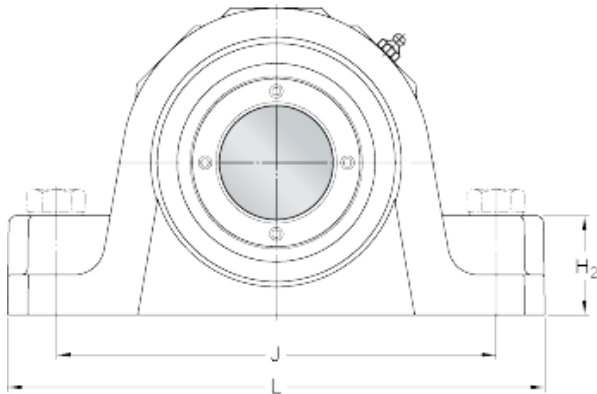

TON BEARING CO.,LTD.

skf SYR 3 15/16 N-118 Roller bearing pillow block units for inch shafts

Bearing No. SYR 3 15/16 N-118

d_a	100.013 mm
A	89.694 mm
B	80.169 mm
H	213.519 mm
H_1	104.775 mm
H_2	63.5 mm
L	361.95 mm
J max.	311.15 mm
J min.	254 mm
s	38.497 mm
S	0.794 mm
Basic dynamic load rating C	426 kN
Limiting speed	2200 r/min
Mass bearing unit	19.7 kg
Attachment bolt diameter G	25.4 mm

SYR 3 15/16 N-118 Bearing 2D drawings and 3D CAD models